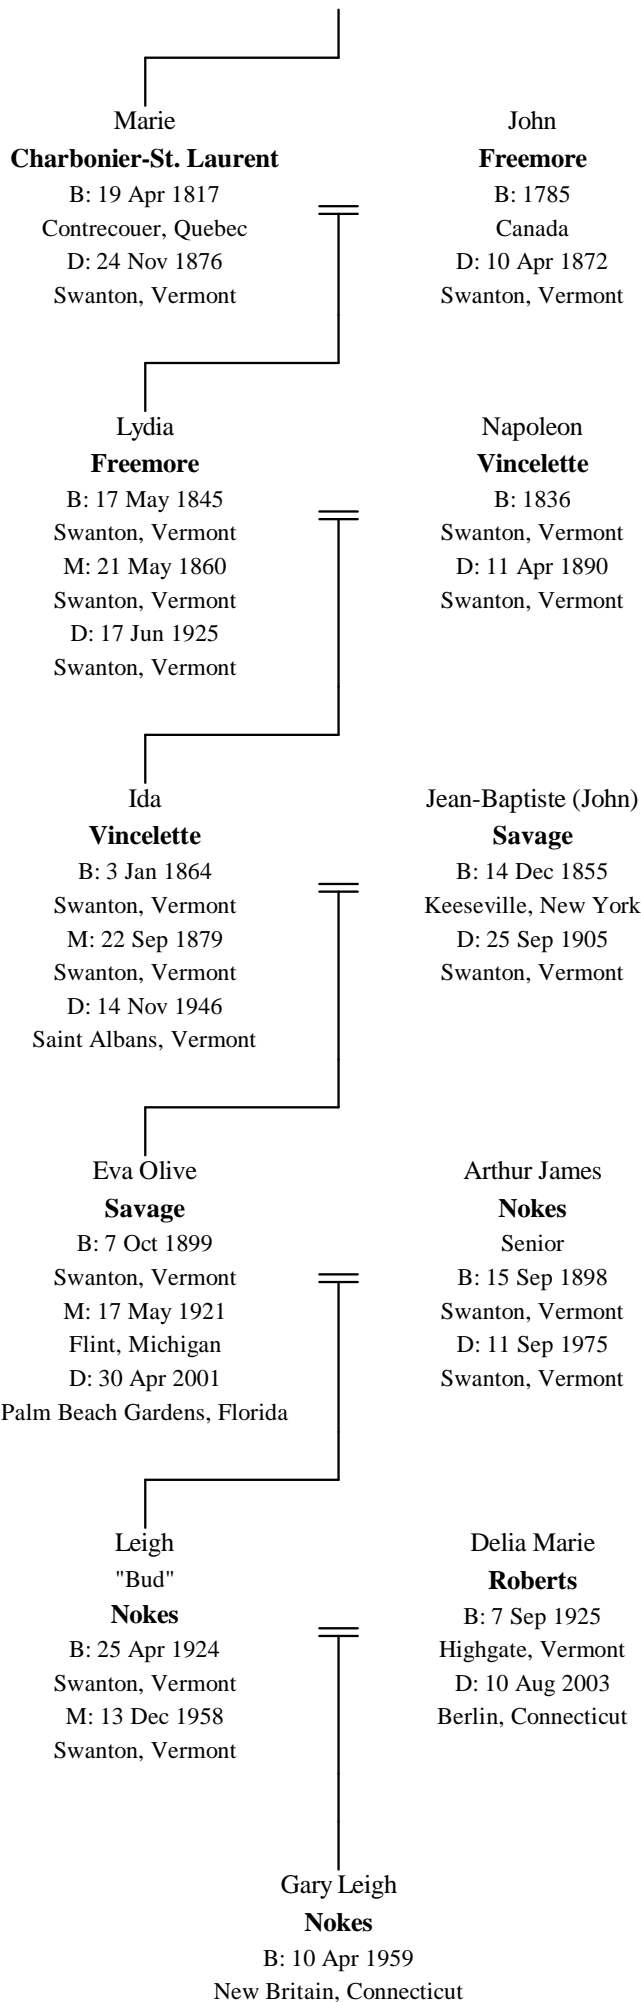

# Line of Descent Between Louis Charbonier-St. Laurent (Soldat du Carignan) and Gary Leigh Nokes

# Line of Descent Between Francois Chevrefils-Belisle (Soldat du Carignan) and Gary Leigh Nokes

# Line of Descent Between Etienne Raimbault (Soldat du Carignan) and Gary Leigh Nokes