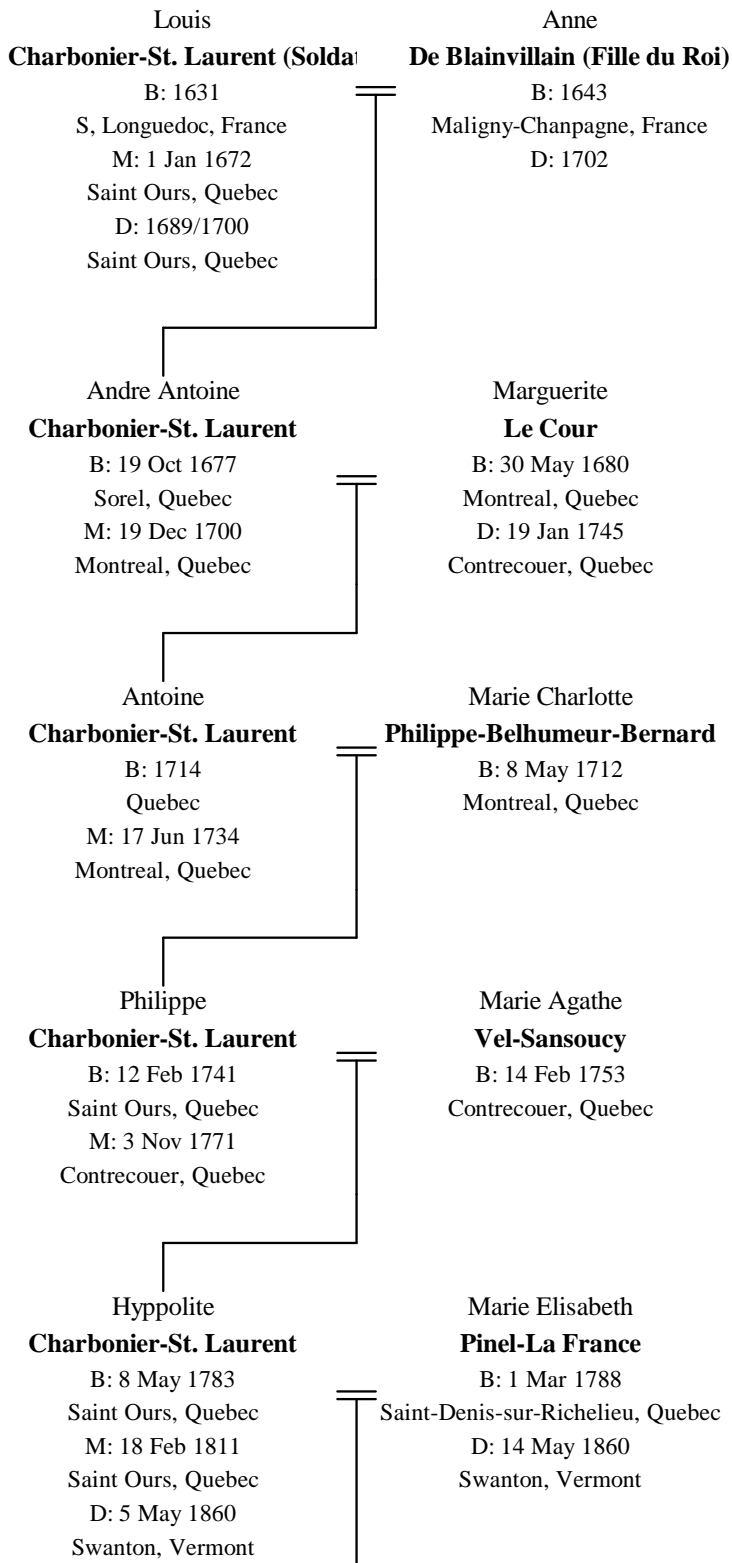

# Line of Descent Between Louis Charbonier-St. Laurent (Soldat du Carignan) and Gary Leigh Nokes

# Line of Descent Between Francois Chevrefils-Belisle (Soldat du Carignan) and Gary Leigh Nokes

# Line of Descent Between Etienne Raimbault (Soldat du Carignan) and Gary Leigh Nokes