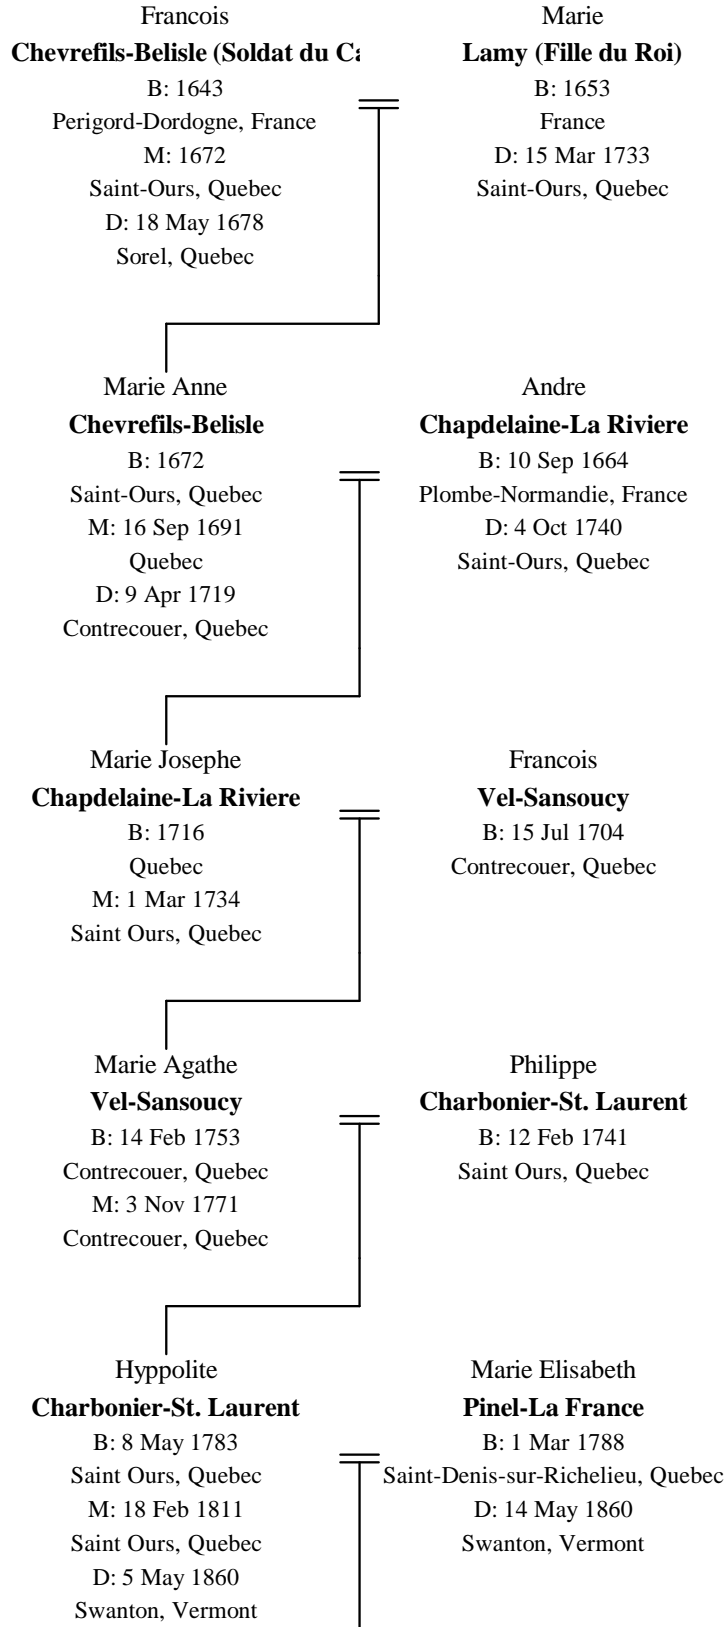

# Line of Descent Between Louis Charbonier-St. Laurent (Soldat du Carignan) and Gary Leigh Nokes

# Line of Descent Between Francois Chevrefils-Belisle (Soldat du Carignan) and Gary Leigh Nokes

# Line of Descent Between Etienne Raimbault (Soldat du Carignan) and Gary Leigh Nokes