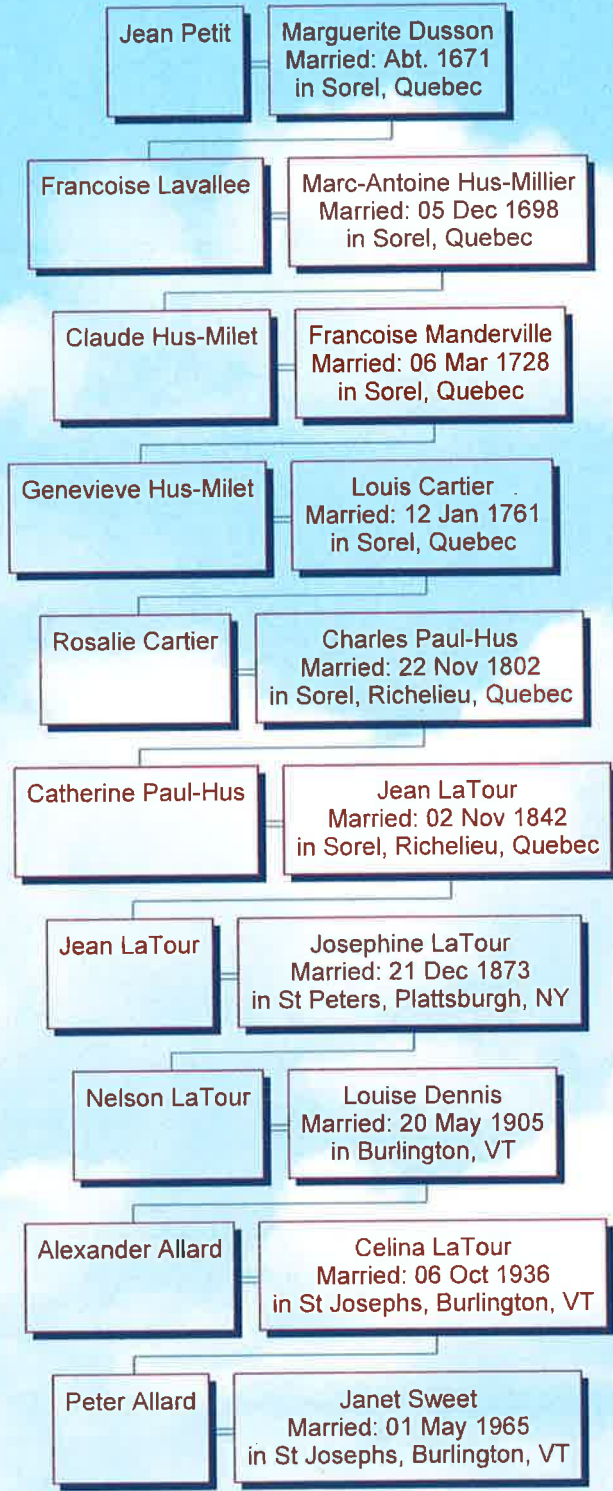

Descendants of Jean Lavallee dit Petit

Descendants of Jean Gazille-Blet dit St Germain

Jean St Germain

Jean Touse
Married: 08 Oct 1668
in Quebec, Quebec

Jeanne Gazaille-Blet

Pierre Deguire-Desrociars
Married: 17 Nov 1896
in Cont. Notaire Bessett

Marie Deguire

Paul Hus
Married: 11 Jan 1728
in Yamaska, Quebec

Paul Hus

Jeanne Hazeur
Married: 07 Jan 1760
in Sorel, Richelieu, Quebec

Charles Paul-Hus

Rosalie Cartier
Married: 22 Nov 1802
in Sorel, Richelieu, Quebec