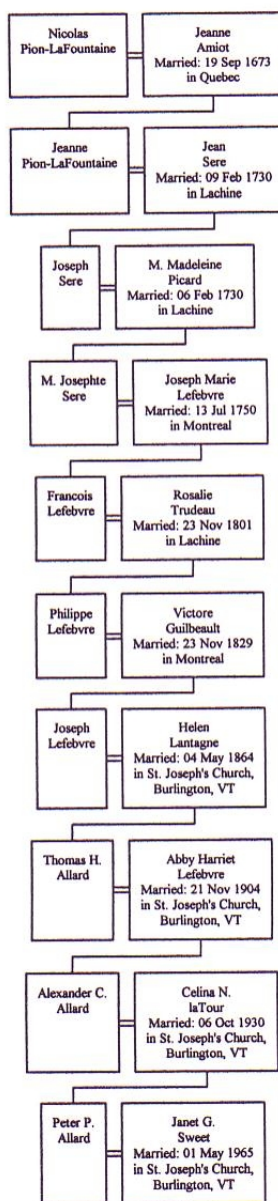

Descendants of Hilaire Limouisin-Beaufort

Descendants of Nicolas Pion-LaFontaine

Descendants of Jean Lavallee dit Petit

Descendants of Jean Gazille-Blet dit St Germain

Jean St Germain

Jean Touse
Married: 08 Oct 1668
in Quebec, Quebec