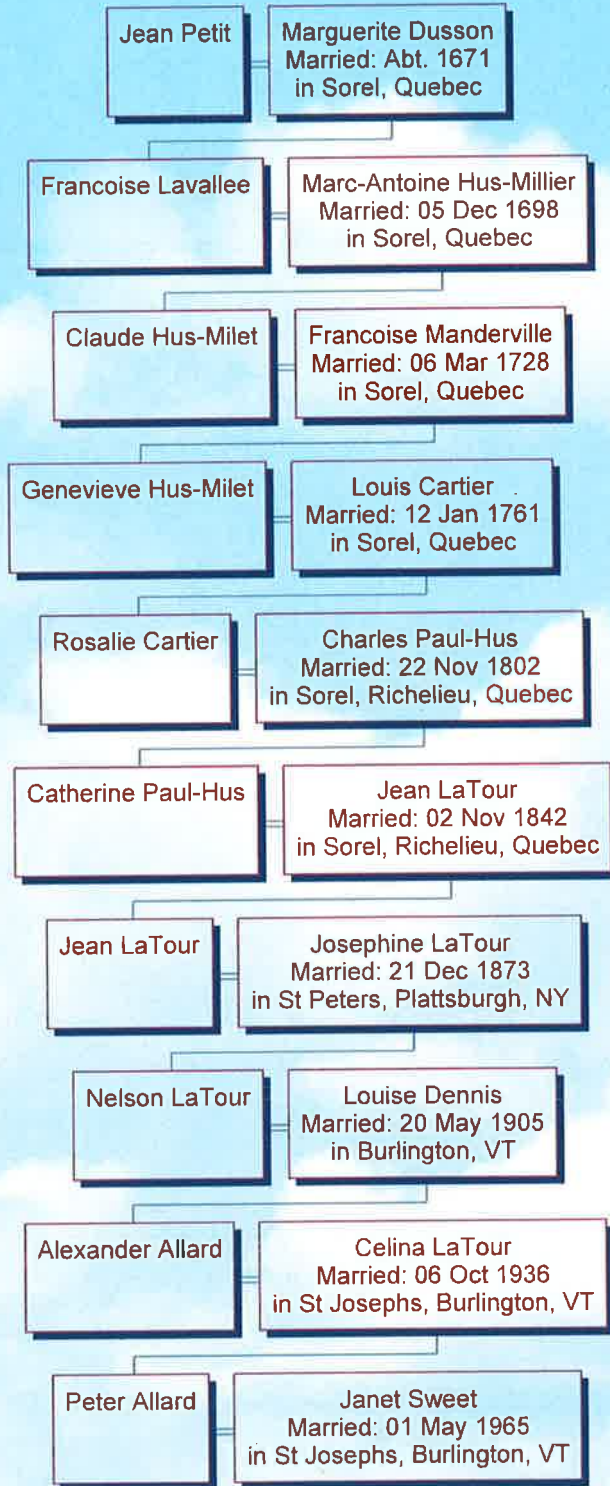

Descendants of Hilaire Limouisin-Beaufort

Descendants of Nicolas Pion-LaFontaine

Descendants of Jean Lavallee dit Petit

Descendants of Jean Gazille-Blet dit St Germain

Jean St Germain

Jean Touse
Married: 08 Oct 1668
in Quebec, Quebec

Jeanne Gazaille-Blet

Pierre Deguire-Desrociars
Married: 17 Nov 1896
in Cont. Notaire Bessett

Marie Deguire

Paul Hus
Married: 11 Jan 1728
in Yamaska, Quebec

Paul Hus

Jeanne Hazeur
Married: 07 Jan 1760
in Sorel, Richelieu, Quebec