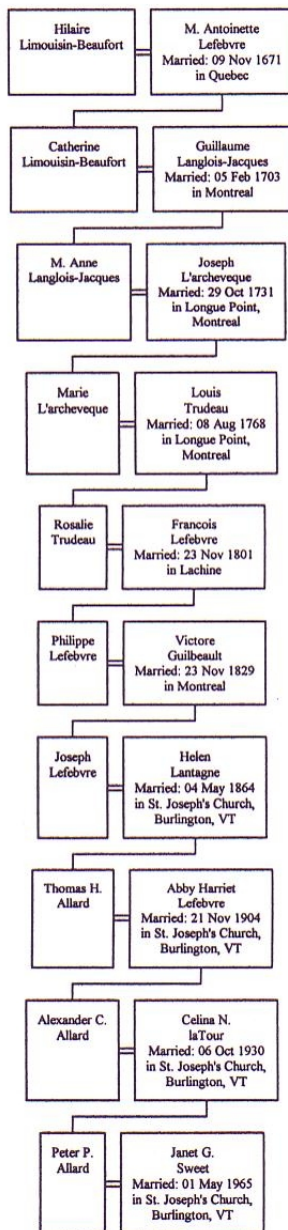

Descendants of Hilaire Limouisin-Beaufort

Descendants of Nicolas Pion-LaFontaine

Descendants of Jean Lavallee dit Petit

Descendants of Jean Gazille-Blet dit St Germain

Jean St Germain

Jean Touse
Married: 08 Oct 1668
in Quebec, Quebec